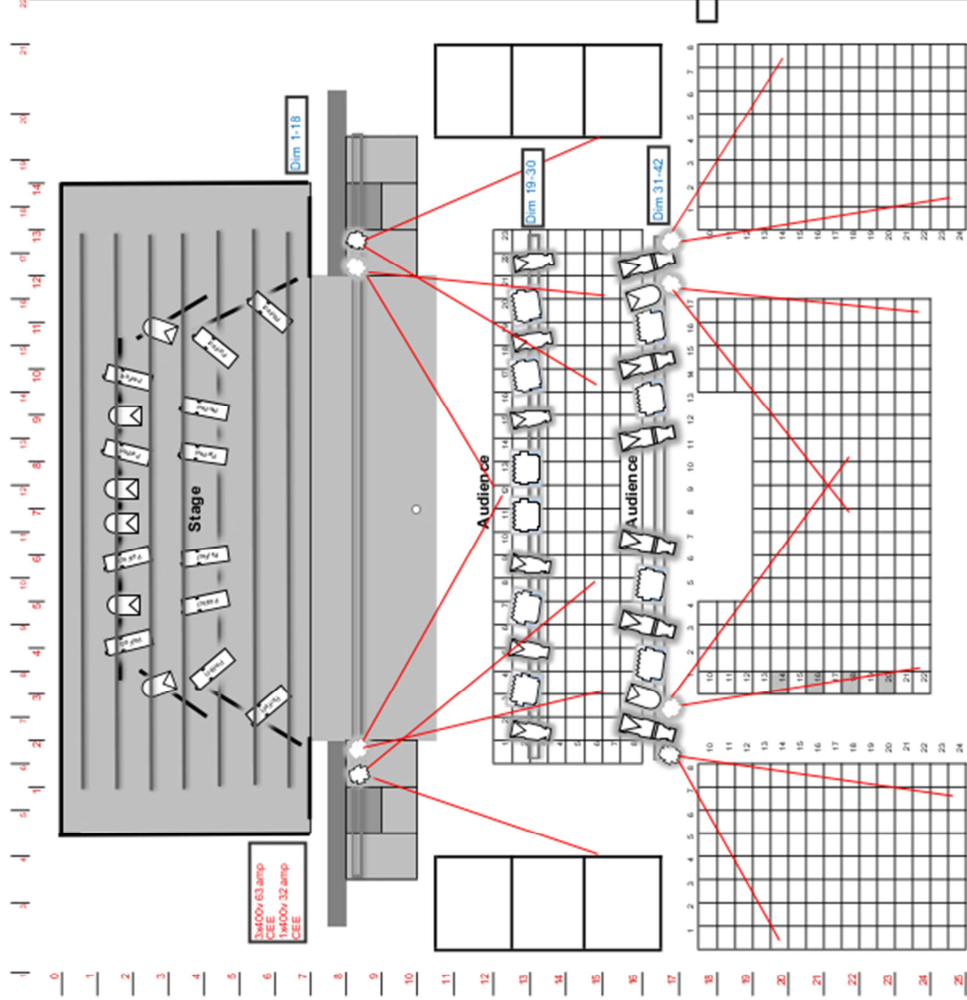

LIGHT SPECIFICATIONS

- Robe ParFect 100 LED RGBW Trádles DMX 12. stk
- LDR Aria F 1000 plus 240V 1000w 10. stk
- ETC Profil 25/50 Zoom 240v 575w HPL 6. stk
- ETC Profil 15 / 30 Zoom, Black 240v 750 w HPL 6. stk
- Selecon 650W Fresnell 12. stk
- Par 64 240v 1000w Philips CP 61.8. stk

Lyspult: Avolites Pearl Expert
1 stk. Hazebase Hazer

PIPES